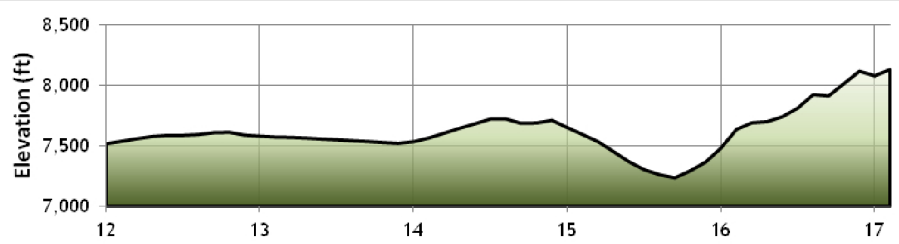

- Ref. Points
- Aid Stations
- Aid/Crew Access
- Wasatch 100 Route

**Elevation Profile:**  
Scale varies from sheet to sheet & depicts route between the two aid stations on the map.